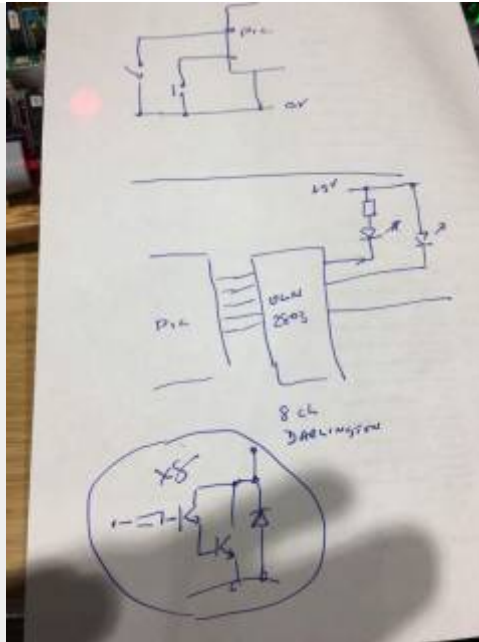

What have we have been up to previously?

[Click here to view details of previous meetings](#)

Our Next Meeting including exhibitions where MERG are in attendance?

Date	Event	Description	Location	Link

Programme for our next Meeting

Time	Description.	Who
10:00	Coffee & Registration	All
10:05	Welcome	AG
10:15	Talk 1	
11:15	Coffee, Tea, & Cake Break	All
11:30	Talk 2